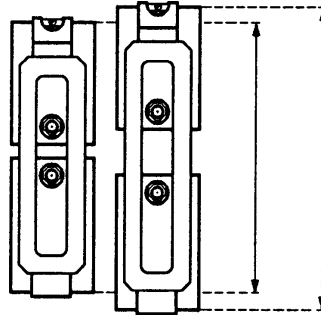

# Adjustable Mica Heater Bands

Adjustable 2-pc. Construction Allows Use Of This Band With A Variety Of I.D. Sizes

**A GOOD  
SUBSTITUTE FOR  
HARD-TO-FIND  
METRIC SIZES**

**FEATURES:**

- Easy On/Off -- Other Bands Do Not Need to be Removed for Installation
- Dual Voltage Options for Wiring Flexibility
- Special Barrel Nut Strap Adjusts to Fit a Wider Variety of I.D. Sizes

**ONE BAND  
adjusts to a variety  
of diameters!**

PART NO.	I.D.	WIDTH	VOLTS/ HALF	TOTAL WATTS	CONSTRUCTION TYPE	PRICE EACH	
					2-pc. Post	1-5	6-11+
4MSA01I	4 - 4½"	1½"	120	550	Type I	<b>Call for Pricing 800-627-1033</b>	
4MSA02I	4 - 4½"	1½"	240	550	Type I		
4MSA03I	4½ - 5"	1½"	120	650	Type I		
4MSA04I	4½ - 5"	1½"	240	650	Type I		
5MSA01I	5 - 5½"	1½"	120	700	Type I		
5MSA02I	5 - 5½"	1½"	240	700	Type I		
5MSA03I	5 - 5½"	3"	240	1400	Type I		
5MSA04I	5½ - 6"	1½"	240	800	Type I		
6MSA01I	6 - 6½"	1½"	240	850	Type I		
6MSA02I	6 - 6½"	3"	240	1700	Type I		
6MSA03I	6½ - 7"	1½"	240	900	Type I		
7MSA01I	7 - 7½"	1½"	240	1100	Type I		
7MSA02I	7½ - 8"	1½"	240	1200	Type I		
7MSA03I	7½ - 8"	1½"	120	850	Type I		
8MSA01I	8 - 8½"	1½"	240	1300	Type I		
8MSA02I	8½ - 9"	1½"	240	1400	Type I		
9MSA01I	9 - 9½"	1½"	240	1500	Type I		
9MSA02I	9½ - 10"	1½"	240	1600	Type I		
10MSA01I	10 - 10½"	1½"	240	1700	Type I		